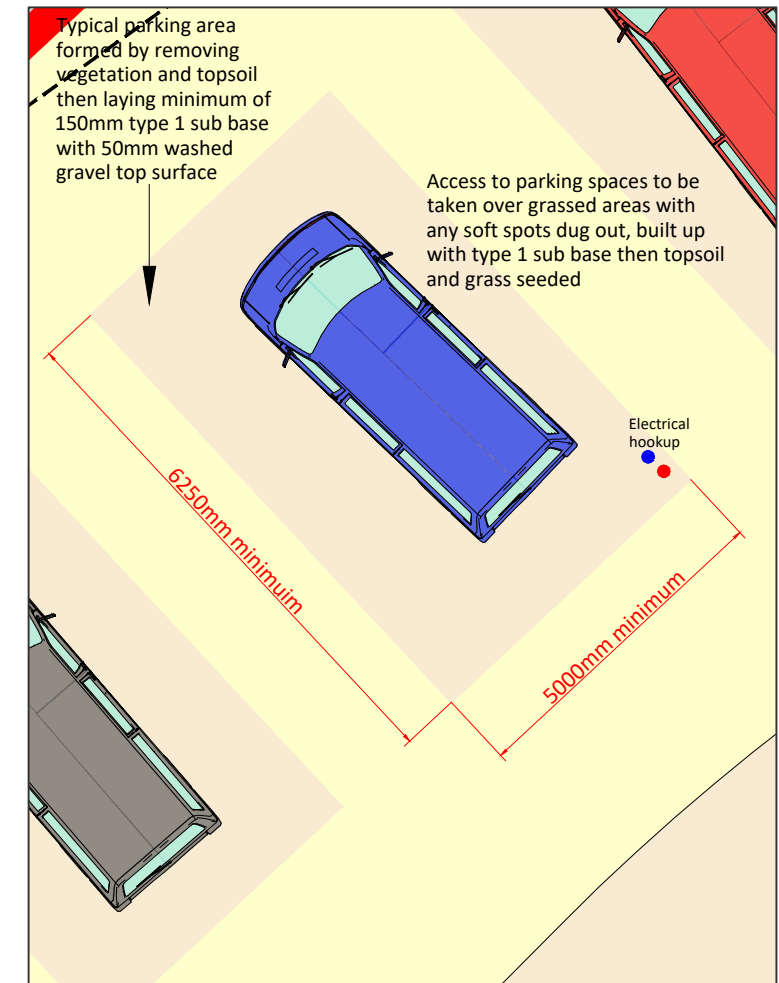

Cromarty Campsite

Typical parking area

2 No Roadsigs - Constructed of hardwood timber sign and redwood posts with lettering carved into the hardwood and lettering painted white

grant and geoghegan

planning, development and architectural consultants