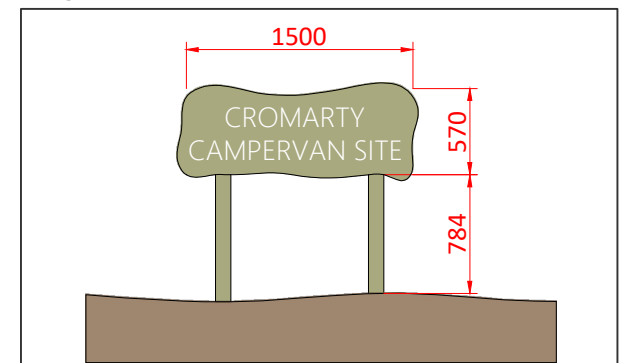

Cromarty Campsite

Typical parking area

2 No Roadsigs - Constructed of hardwood timber sign and redwood posts with lettering carved into the hardwood and lettering painted white

grant and geoghegan

planning, development and architectural consultants